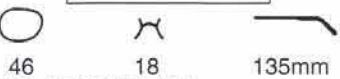

3024

BLACK/BLUE
DEEP WINE
DEMI AMBER
Spring hinge
Acetate