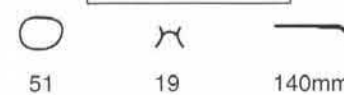

629

ANTIQUE BROWN
GOLD
Stainless steel
Rimless/Flex hinge