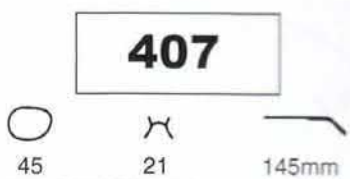

DARK BLUE
BURGUNDY
COFFEE
One piece spring hinge