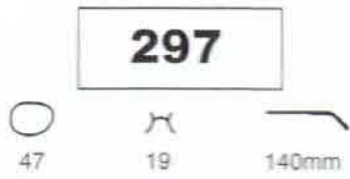

VIOLET
DARK COPPER
GOLD