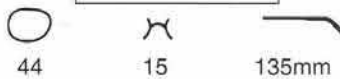

3025

DEEP WINE
DEMI AMBER
MANDARIN
Spring hinge
Acetate