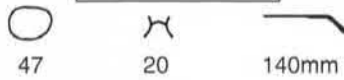

276

DARK BLUE
COFFEE
Spring hinge