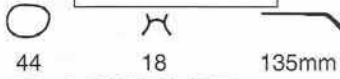

3022

BLACK/BLUE
DEMI AMBER
MANDARIN
Spring hinge
Acetate