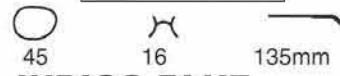

**3021**

DEEP WINE  
**DEMI AMBER**  
BLACK/BLUE  
Spring hinge  
Acetate

**3022**

**BLACK/BLUE**  
DEMI AMBER  
MANDARIN  
Spring hinge  
Acetate

**3023**

**INDIGO BLUE**  
BROWN  
MANDARIN  
Spring hinge  
Acetate