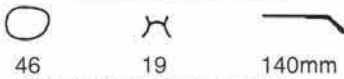

621

ANTIQUE BROWN

GOLD

SILVER

Stainless steel

Rimless/Flex hinge