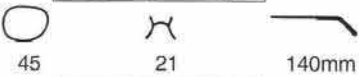

3 6 8

368B

MATT ANT.SILVER
MATT ANT.BROWN
ANT. GOLD/DEMI
METAL: MONEL
BANANA SPRING HINGE

3 6 9

369B

MATT ANT.BROWN
MATT ANT.SILVER
MATT BLACK
METAL: MONEL
BANANA SPRING HINGE

3 7 0

370B

MATT ANT.BROWN
MATT DARK GUN METAL
MATT GOLD
METAL: MONEL
BANANA SPRING HINGE