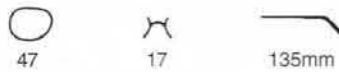

3001

**BROWN
BLACK**

ACETATE FRAME
BOW SPRING HINGE