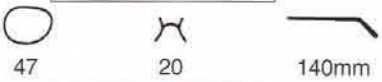

**3 6 4**

**364B**

MATT COFFEE  
 ANTIQUE GOLD  
 MATT BLACK  
 METAL: MONEL  
 BANANA SPRING HINGE

**3 6 5**

**365B**

MATT COFFEE  
 ANTIQUE GOLD  
 ANTIQUE SILVER  
 METAL: MONEL  
 BANANA SPRING HINGE

**3 6 6**