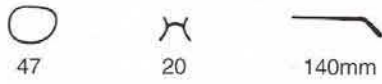

3 6 4

364B

MATT COFFEE
ANTIQUE GOLD
MATT BLACK
METAL: MONEL
BANANA SPRING HINGE

3 6 5

365B

MATT COFFEE
ANTIQUE GOLD
ANTIQUE SILVER
METAL: MONEL
BANANA SPRING HINGE

3 6 6

366B

MATT ANT. SILVER
MATT ANT. BROWN
MATT BLACK
METAL: MONEL
BANANA SPRING HINGE

3 6 7

367B

MATT.COFFEE
MATT ANT.SILVER
MATT BLACK
METAL: MONEL
BANANA SPRING HINGE