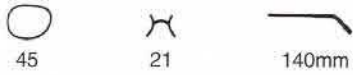

TRI FLEX SPRING

u.s. patent pending

4 2 1

ANT.SILVER/TORTOISE
ANTIQUE BRONZE
MATT BLACK
METAL: STAINLESS STEEL
180 ° SPRING HINGE