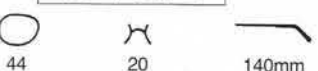

3 3 8

338B

MATT BROWN
MATT BLACK
MATT ANT.SILVER
METAL: MONEL
BANANA SPRING HINGE

3 3 9

339B

MATT BLACK
ANT. GOLD/DEMI
MATT BLACK
METAL: MONEL
BANANA SPRING HINGE

3 4 0

340B

MATT DARK GUN METAL
DARK BLUE
MATT COFFEE
METAL: MONEL
BANANA SPRING HINGE

3 6 3

363B

ANTIQUÉ SILVER
MATT BLACK
ANTIQUÉ BROWN
METAL: MONEL
BANANA SPRING HINGE