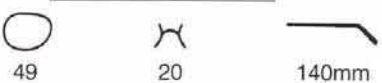

366B

MATT ANT. SILVER
MATT ANT. BROWN
MATT BLACK
METAL: MONEL
BANANA SPRING HINGE