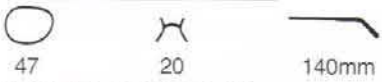

**3 6 4**

**364B**

MATT COFFEE  
 ANTIQUE GOLD  
 MATT BLACK  
 METAL: MONEL  
 BANANA SPRING HINGE

**3 6 5**

**365B**

MATT COFFEE  
 ANTIQUE GOLD  
 ANTIQUE SILVER  
 METAL: MONEL  
 BANANA SPRING HINGE

**3 6 6**