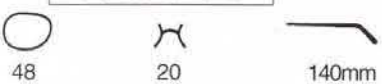

**366B**

MATT ANT. SILVER  
 MATT ANT. BROWN  
 MATT BLACK  
 METAL: MONEL  
 BANANA SPRING HINGE

**3 6 7**

**367B**

MATT.COFFEE  
 MATT ANT.SILVER  
 MATT BLACK  
 METAL: MONEL  
 BANANA SPRING HINGE

**3 6 8**