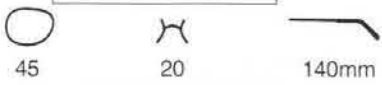

**3 6 4**

**364B**

MATT COFFEE  
 ANTIQUE GOLD  
 MATT BLACK  
 METAL: MONEL  
 BANANA SPRING HINGE

**3 6 5**

**365B**

MATT COFFEE  
 ANTIQUE GOLD  
 ANTIQUE SILVER  
 METAL: MONEL  
 BANANA SPRING HINGE

**3 6 6**