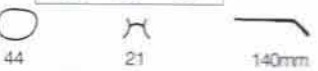

**3 4 0**

**340B**

MATT DARK GUN METAL  
 DARK BLUE  
 MATT COFFEE  
 METAL: MONEL  
 BANANA SPRING HINGE

**3 6 3**

**363B**

ANTIQUÉ SILVER  
 MATT BLACK  
 ANTIQUÉ BROWN  
 METAL: MONEL  
 BANANA SPRING HINGE