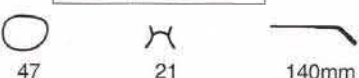

3 6 8

368B

MATT ANT.SILVER
MATT ANT.BROWN
ANT. GOLD/DEMI
METAL: MONEL
BANANA SPRING HINGE

3 6 9

369B

MATT ANT.BROWN
MATT ANT.SILVER
MATT BLACK
METAL: MONEL
BANANA SPRING HINGE

3 7 0

370B

MATT ANT.BROWN
MATT DARK GUN METAL
MATT GOLD
METAL: MONEL
BANANA SPRING HINGE