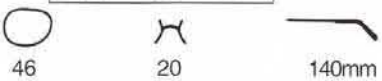

3 6 4

364B

MATT COFFEE
ANTIQUE GOLD
MATT BLACK
METAL: MONEL
BANANA SPRING HINGE

3 6 5

365B

MATT COFFEE
ANTIQUE GOLD
ANTIQUE SILVER
METAL: MONEL
BANANA SPRING HINGE

3 6 6

366B

MATT ANT. SILVER
MATT ANT. BROWN
MATT BLACK
METAL: MONEL
BANANA SPRING HINGE

3 6 7

367B

MATT.COFFEE
MATT ANT.SILVER
MATT BLACK
METAL: MONEL
BANANA SPRING HINGE