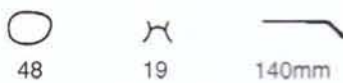

740

DARK GUN
COFFEE
ANT. SILVER
Monel
Tri-flex spring hinge