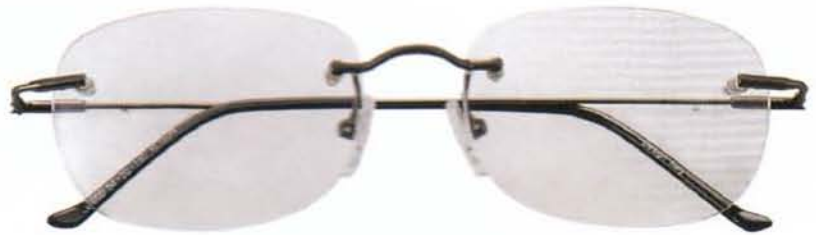

ANTIQUE COPPER
DARK BLUE
PLATINUM
Rimless/Stainless steel
Micro-Flex spring hinge

650

DARK COFFEE
GOLD

MATTE GUN

Rimless/Stainless steel
Micro-Flex spring hinge

658

BURGUNDY

DARK GREEN
GOLD