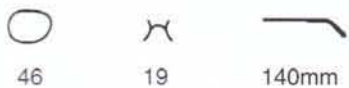

735

SILVER
ANTIQUE COPPER
DARK GUN
Monel
Tri-flex spring hinge