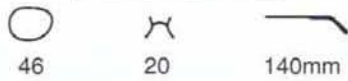

426

COFFEE
SANDBLAST GUN
MATTE BLACK
Monel
Micro-Flex spring hinge