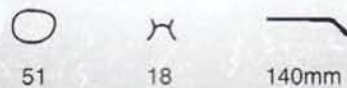

3205

GOLD
MATTE BROWN
GRAY
Monel/Wood temple
Spring hinge

3206

COFFEE
BURGUNDY
ANTIQUÉ GOLD
Monel/Wood temple
Spring hinge

3207

GOLD
MATTE BROWN
GRAY
Monel/Wood temple
Hidden spring hinge

3208

COFFEE
GOLD
MATTE GRAY
Monel/Wood temple
Hidden spring hinge