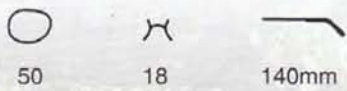

695

COFFEE
BURGUNDY
Monel/Rimless
Spring hinge/wood temple