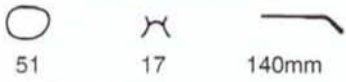

111

GOLD
GOLD/MULTI
BURGUNDY

Monel
Spring hinge