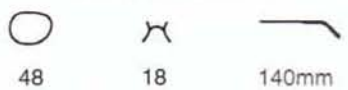

428

MATTE ANT. BROWN
GOLD
SANDBLAST GUN
Bow spring hinge