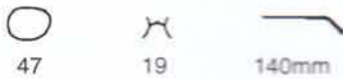

735

SILVER
ANTIQUE COPPER
DARK GUN
Monel
Tri-flex spring hinge

736

MATTE BLACK
COFFEE
ANTIQUÉ GOLD
Monel
Tri-flex spring hinge

737

BURGUNDY
GOLD
ANT. BROWN
Monel
Tri-flex spring hinge

738

VIOLET
ANT. COPPER
ANT. SILVER
Monel
Tri-flex spring hinge