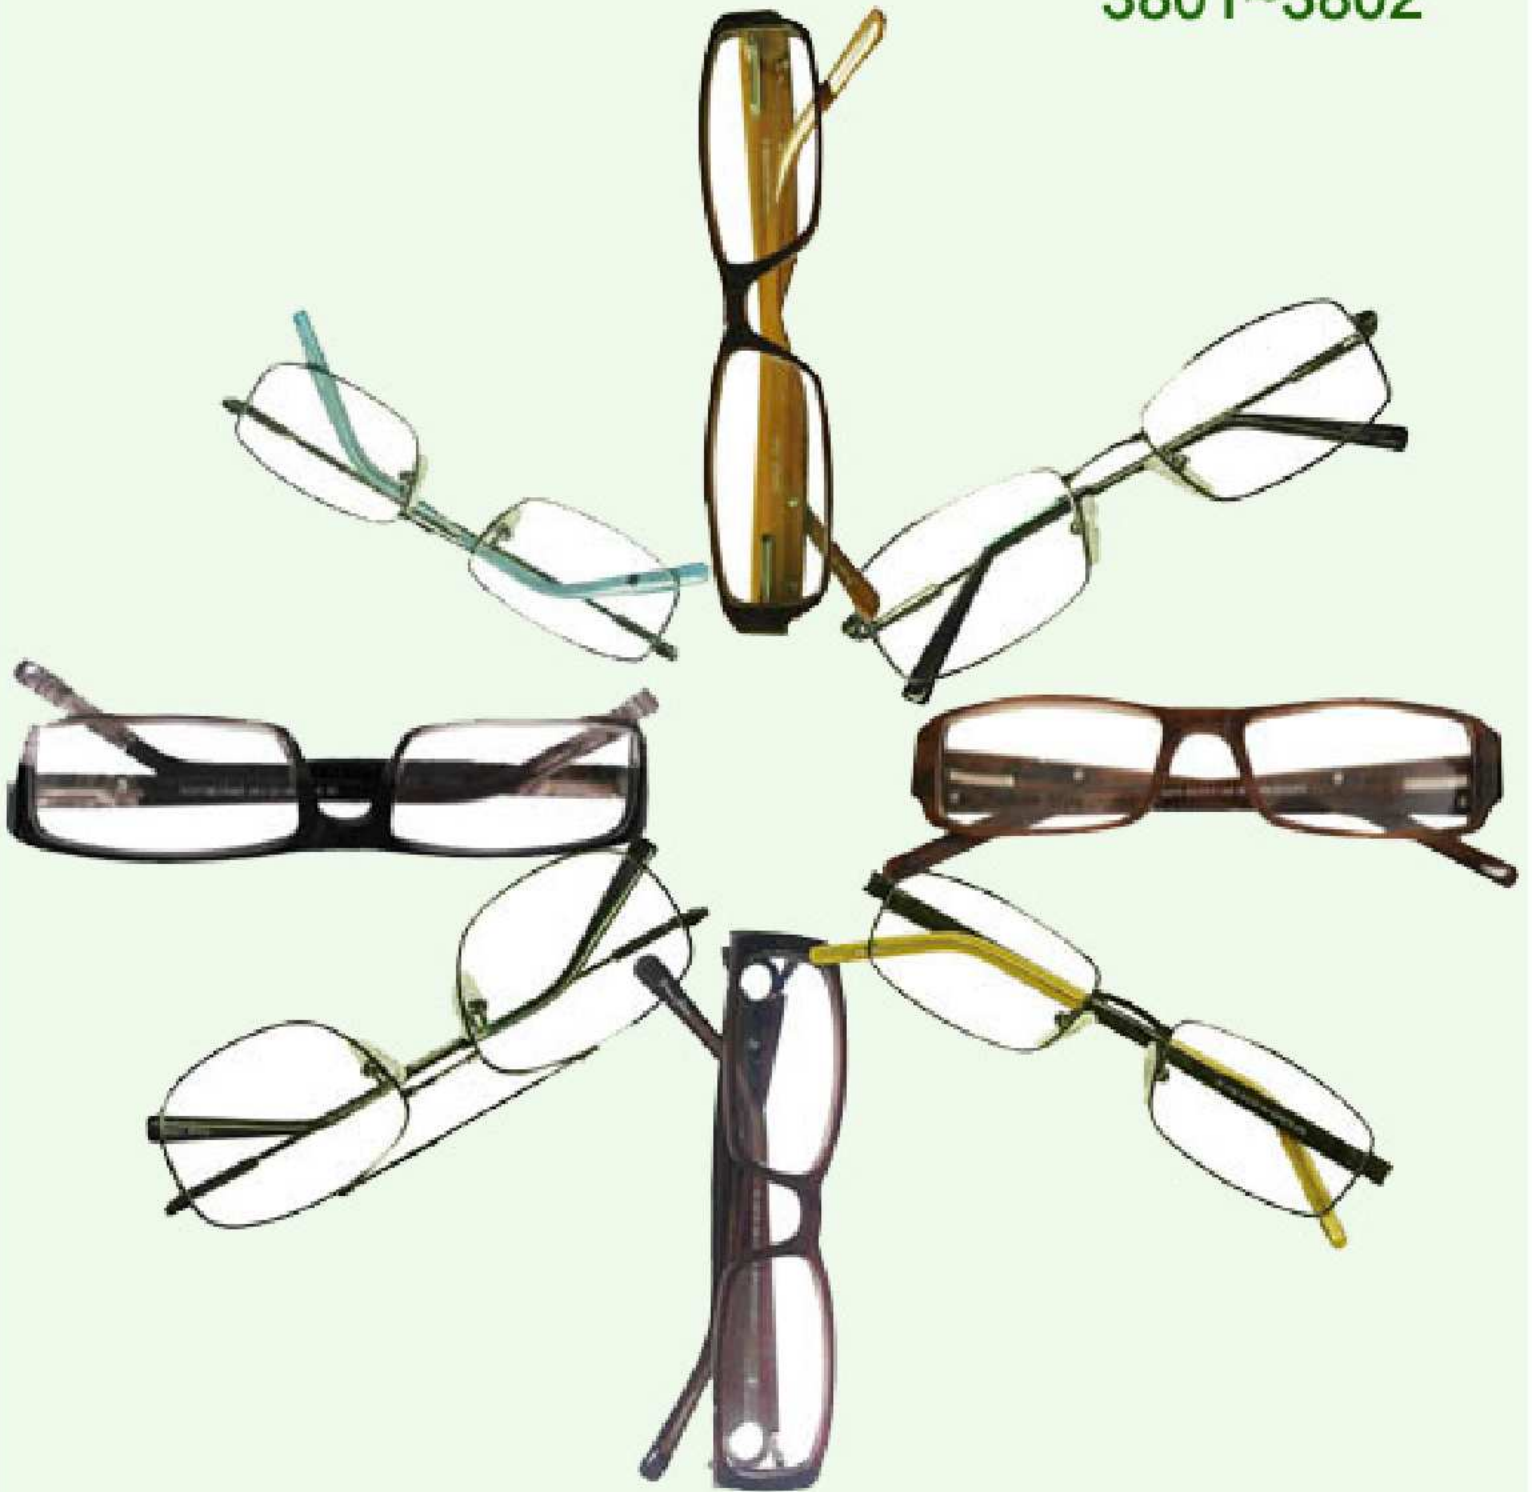

3361~3399
3801~3802

Catalog 13

CAC Optical Inc

36-35 36 Street, Long Island City, NY 11106

Tel: 718-937-8383 Fax: 718-937-8506

www.cacoptical.com